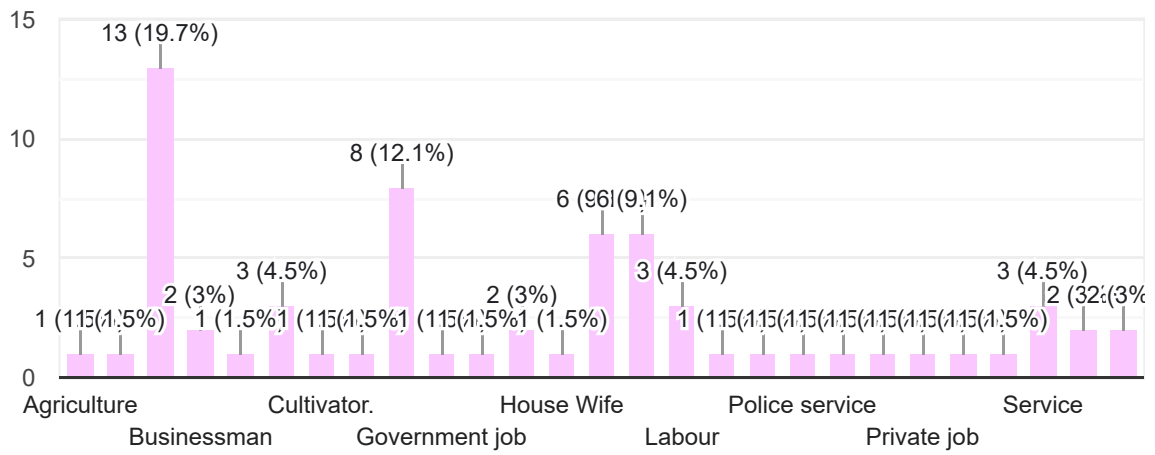

Bordoloi nagar,tinsukia

Occupation

66 responses

Mobile No.

66 responses

8721878115

7002252599

6901504069