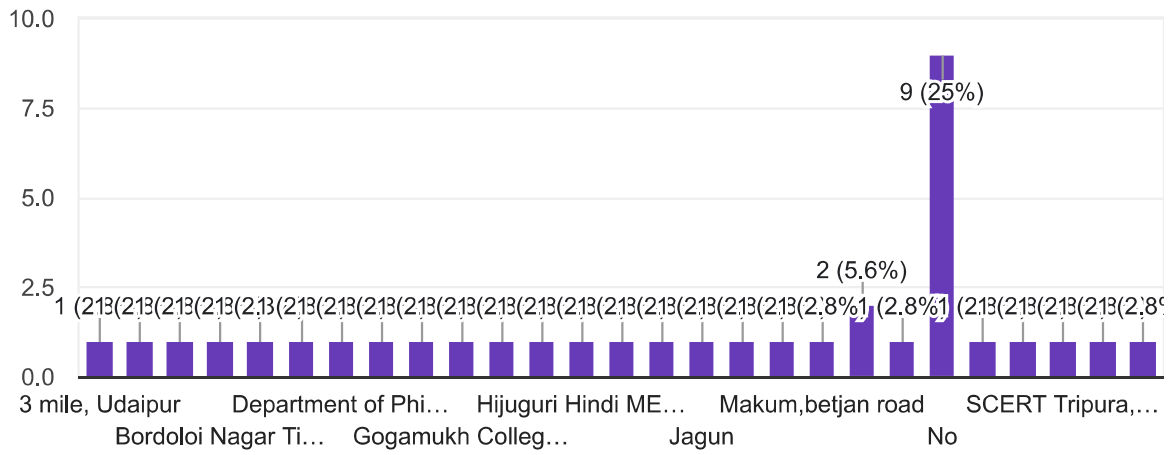

Office address (if any)

36 responses